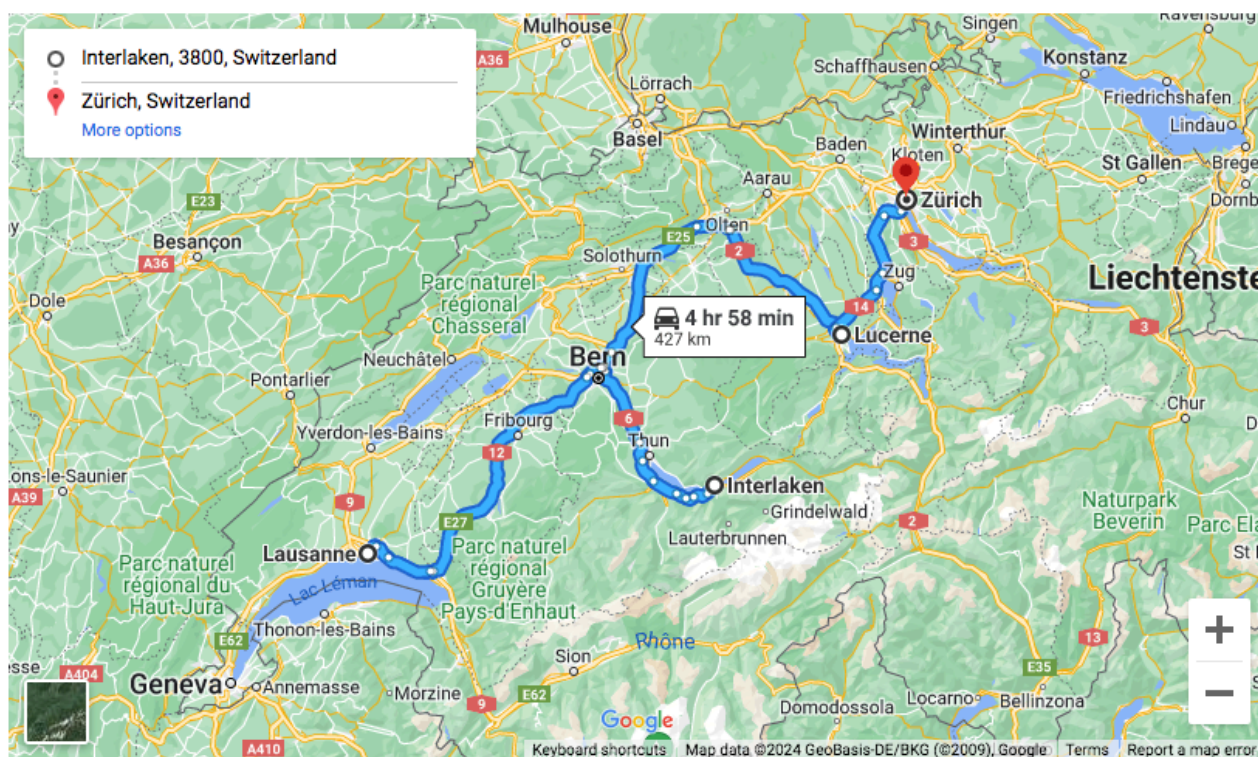

#### **Day 5: Lucerne**

Today we will transfer to Lucerne. Visit several top Lucerne attractions including the famous the wooden Chapel Bridge (Kapellbrücke), a symbol of Lucerne, spanning the Reuss River. Built in the 14th century, it's Europe's oldest covered wooden bridge and the oldest surviving truss bridge in the world. On one side of the bridge you'll see the Water Tower, a site that served as a dungeon during the Middle Ages. Overnight Lucerne.

#### **Day 6: Lucerne**

Excursion to Mount Titlis. (Optional)

Excursion to Mount Pilatus. (Optional)

Lake Lucerne Cruise ride. (Optional)

Overnight Lucerne.

#### **Day 7: Zurich**

Today we will transfer to Zurich. We drive you to Schaffhausen to view from left side the magnificent Rhine Falls – the largest waterfall in Europe. You can spend some time shopping at Bahnhofstrasse, the most popular shopping avenue of Switzerland, which is also famous for its luxury stores and cafés. Overnight Zurich.

## Route Map: