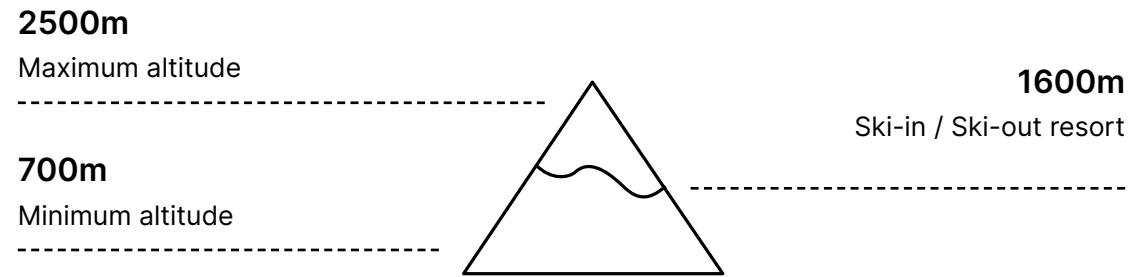

This summer, Skyline transforms itself into a quiet area during the day and later a place to enjoy sunset aperitif or fondue evenings.

Ski area map

Grand Massif

Alpine ski slopes

Number of ski slopes

Cross-country ski slopes