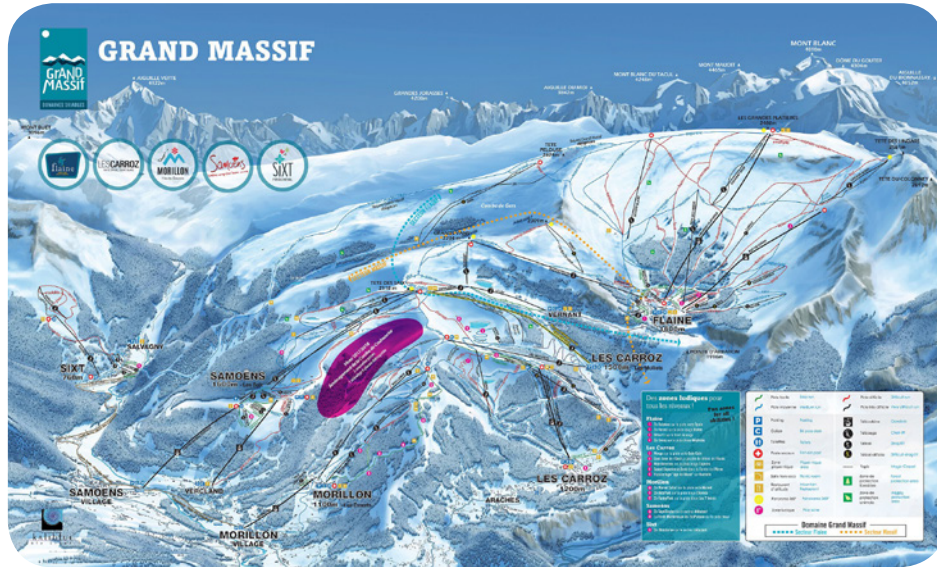

Wine Bar

Restaurants

Cosy Mountain

Main Restaurant

This restaurant with terrace welcomes you at all meal times for a range of international and local specialities.

Focus on health and wellness, with plenty of fresh fruit and vegetables, light dishes and gluten free.

Four dining rooms, each with its own individual ambience: La Rivière, Les Randonneurs, Les Sommets and La Prairie.

Skyline

Gourmet Lounge

For gourmet moments in an intimate atmosphere with a panoramic view over the mountains, this restaurant offers an exclusive "Gourmet Lounge" dining experience.

This summer, Skyline transforms itself into a quiet area during the day and later a place to enjoy sunset aperitif or fondue evenings.

Ski area map

Grand Massif

Alpine ski slopes

Number of ski slopes

Cross-country ski slopes

137 km

Freeride Zone(s)

Fun Zone(s)

Practical Information

Address

CLUB MED GRAND MASSIF SAMOËNS MORILLON
3868 Route du Plateau des Saix, Samoëns, Haute Savoie - Samoëns
74340, FRANCE

Hygiene & Safety

Safe Together. Club Med has implemented new hygiene and safety measures to offer you peace of mind and a most joyful experience.