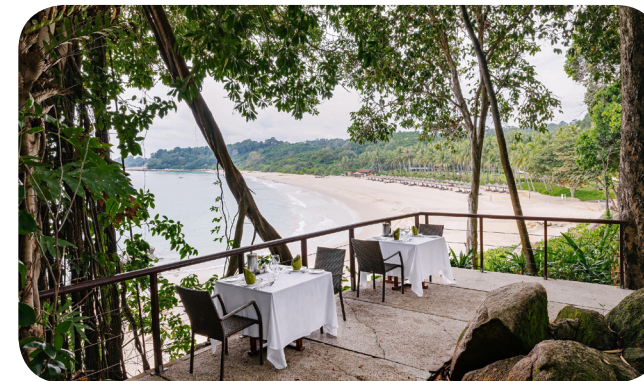

Cada villa spa é cuidadosamente construída ao longo do manguezal para preservar o seu ecossistema. Admire o manguezal e a vista para o Mar da China Meridional e deixe-se mimar pelas mãos experientes dos nossos terapeutas ao som das ondas.

Restaurants & Bars

Bars

The Santai

Main bar

The Panorama

Pool bar

The Matahari

Beach Bar

The Terrace

Other Restaurant

Enjoy a romantic dinner for two. For the most scenic locale in which to enjoy an intimate dining experience, The Terrace sprawls out onto a breezy outdoor sitting area where South China Sea views are awe-inspiring. Whether for a savoury late breakfast, a late lunch after 18 holes on the nearby golf course, or reservations-only dining on select evenings, you'll enjoy an unforgettable meal.